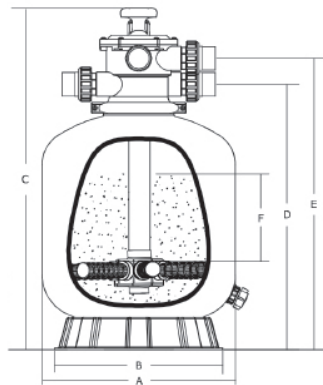

## PRODUCT DIMENSIONS

Model	A (mm)	B (mm)	C (mm)	D (mm)	E (mm)	F (mm)	Filter media quantity required (guide only)			
							Sand kg / 20kg bags	Zeolite kg / 15kg bags	Coarse Glass kg / 15kg bags	Fine Glass kg / 15kg bags
20 inch - SF500	535	500	845	670	730	235	80 / 4	60 / 4	25 / 2	40 / 3
25 inch - SF650	635	500	950	775	835	300	140 / 7	105 / 7	45 / 3	60 / 4
28 inch - SF700	723	500	1092	877	960	390	220 / 11	165 / 11	60 / 4	105 / 7
32 inch - SF800	800	780	1200	1002	1085	425	360 / 18	270 / 18	105 / 7	165 / 11

This is a guide only. Sand size may differ from country to country and therefore sand weights may vary.

DIAGRAM - SF500 / SF650

DIAGRAM - SF700 / SF800

## PRODUCT INFORMATION

Filter Size	Model	Valve Port Size	Filter Area (m <sup>2</sup> )	Max Flow Rate
20 inch	SF500	40mm / 1.5"	0.22	185Lpm 11.10m <sup>3</sup> /h
25 inch	SF650	40mm / 1.5"	0.32	260Lpm 15.60m <sup>3</sup> /h
28 inch	SF700	50mm / 2.0"	0.40	336Lpm 20.16m <sup>3</sup> /h
32 inch	SF800	50mm / 2.0"	0.50	415Lpm 24.9m <sup>3</sup> /h

### FUNCTIONS : Refer to 6-Way Multi-port Valve

Max Working Pressure	250kPa / 36psi / 2.5bar
Factory Testing Pressure	400kPa / 58psi / 4.0bar
Max Water Temperature	43°C (109°F)
Size of Silica Sand	0.5-0.8mm
Max Filtration Velocity	50mm <sup>3</sup> / h / m <sup>2</sup>