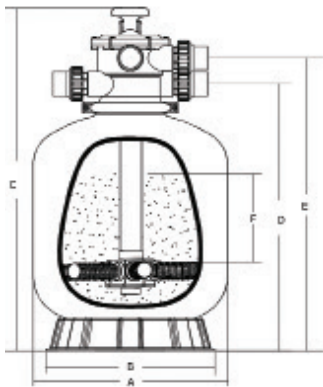

## PRODUCT DIMENSIONS

Model	A (mm)	B (mm)	C (mm)	D (mm)	E (mm)	F (mm)	Filter media quantity required (guide only)			
							Sand kg / 20kg bags	Zeolite kg / 15kg bags	Coarse Glass kg / 15kg bags	Fine Glass kg / 15kg bags
20 inch - SF500	535	500	845	670	730	235	80 / 4	60 / 4	25 / 2	40 / 3
25 inch - SF650	635	500	950	775	835	300	140 / 7	105 / 7	45 / 3	60 / 4
28 inch - SF700	723	500	1092	877	960	390	220 / 11	165 / 11	60 / 4	105 / 7
32 inch - SF800	800	780	1200	1002	1085	425	360 / 18	270 / 18	105 / 7	165 / 11

This is a guide only. Sand size may differ from country to country and therefore sand weights may vary.

DIAGRAM - SF500 / SF650

DIAGRAM - SF700 / SF800

## PRODUCT INFORMATION

Filter Size	Model	Valve Port Size	Filter Area (m <sup>2</sup> )	Max Flow Rate
20 inch	SF500	40mm / 1.5"	0.22	185Lpm 11.10m <sup>3</sup> /h
25 inch	SF650	40mm / 1.5"	0.32	260Lpm 15.60m <sup>3</sup> /h
28 inch	SF700	50mm / 2.0"	0.40	336Lpm 20.16m <sup>3</sup> /h
32 inch	SF800	50mm / 2.0"	0.50	415Lpm 24.9m <sup>3</sup> /h

### FUNCTIONS : Refer to 6-Way Multi-port Valve

Max Working Pressure	250kPa / 36psi / 2.5bar
Factory Testing Pressure	400kPa / 58psi / 4.0bar
Max Water Temperature	43°C (109°F)
Size of Silica Sand	0.5-0.8mm
Max Filtration Velocity	50mm <sup>3</sup> / h / m <sup>2</sup>